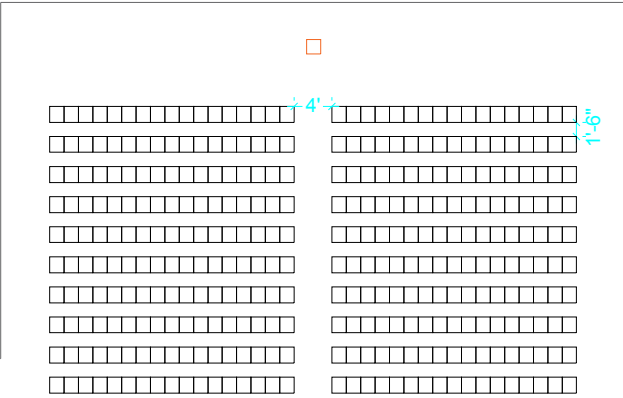

Sherlock Springs Equestrian Center
Theatre Style Max Set Up

Stables

Stables

(10) Rows of 34 Seats
Seating for 340